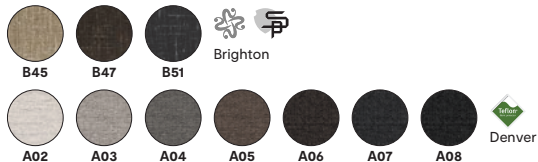

NOTA/NOTE

Per le combinazioni disponibili consultare il listino prezzi.
Please check all available combinations in the price list.