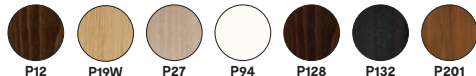

CS/1446
CS/1446-SK | CS/1446-LH

CS/1367 | CS/1367-LH | CS/1367-SK