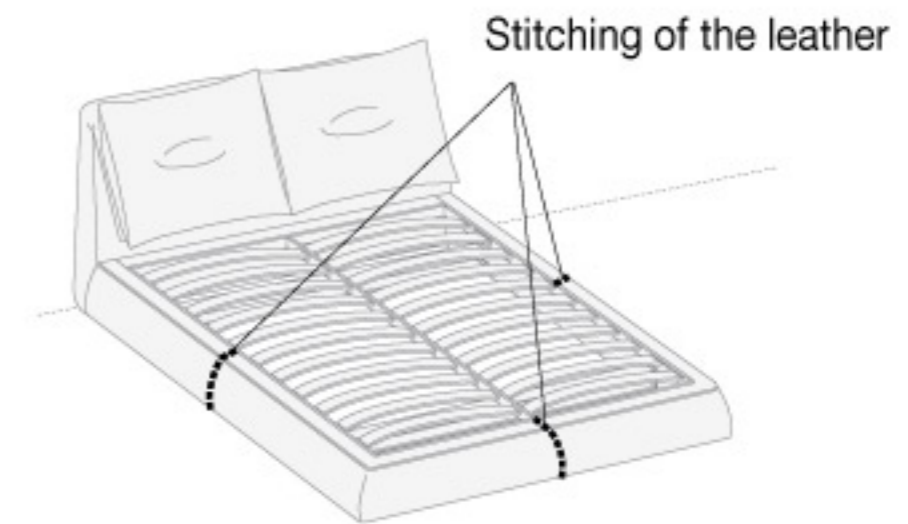

# Cherie

Cherie bed  
"Cherie" padded bed with storage unit

## FEATURES

Shaped ring padded with polyurethane foam finished with a removable cover in fabric, artificial leather or leather. Also available with storage unit with support feet in black ABS, 68 mm high, to facilitate cleaning.