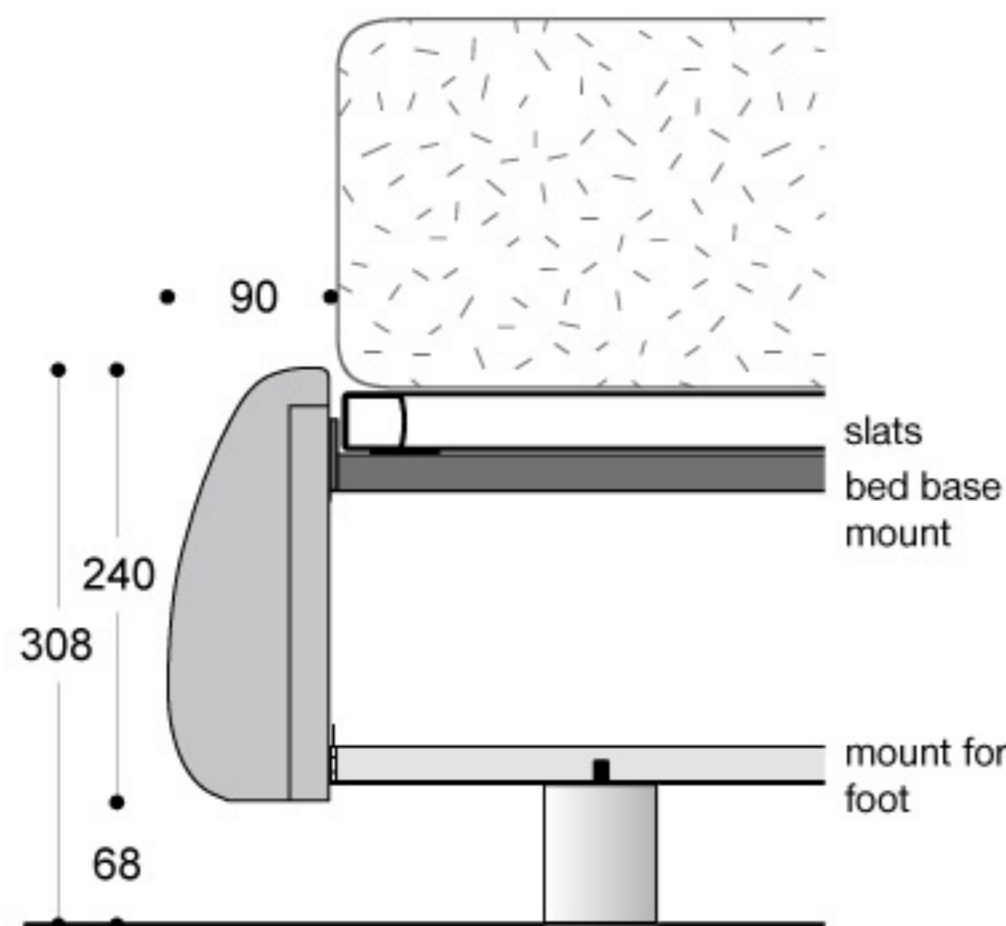

## Seams for bed in leather

## FEATURES

Shaped ring padded with polyurethane foam finished with a removable cover in fabric, artificial leather or leather. Also available with storage unit with support feet in black ABS, 68 mm high, to facilitate cleaning.

Headboard padded with polyurethane foam with different densities with cushions padded with synthetic down packed individually to aid removal of covers. A mechanism concealed inside the structure allows you to recline the backrest with natural movements. Covers in fabric, artificial leather or leather.

## POSITION OF BED BASE MOUNT