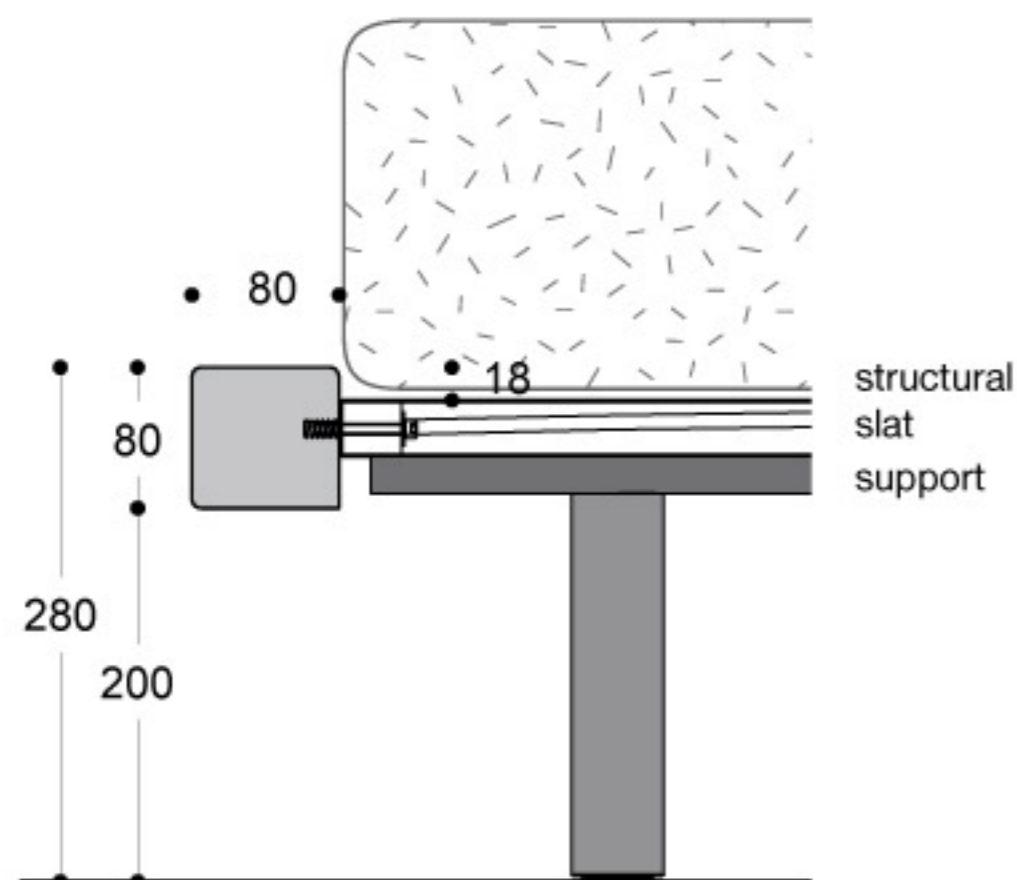

Sirio

Sirio bed

Sirio bed with storage unit

pack with dual-needle flat stitching for leather

FEATURES

Shaped headboard padded with polyurethane foam finished with a fixed cover in artificial leather or leather with vertical dual-needle flat stitching. Bed ring padded with polyurethane foam finished with a removable artificial leather or leather cover with internal support feet with matt lacquer finish.

Also available with the storage unit recessed with respect to the bed perimeter (support feet in black ABS).

The price of the bed includes the base both in the standard version and in the version with storage unit (piston-assisted raising mechanism for bed base page 52).

BED RING CROSS-SECTION

SIRIO WITH STORAGE UNIT

Seams for bed in leather

FINITURE:

>> Letto SIRIO
Bed Sirio finishes

FINITURE TESTIERA E GIROLETTO

Headboard and bed frame finishes

ECOPELLI - CAT A
Imitation Leather