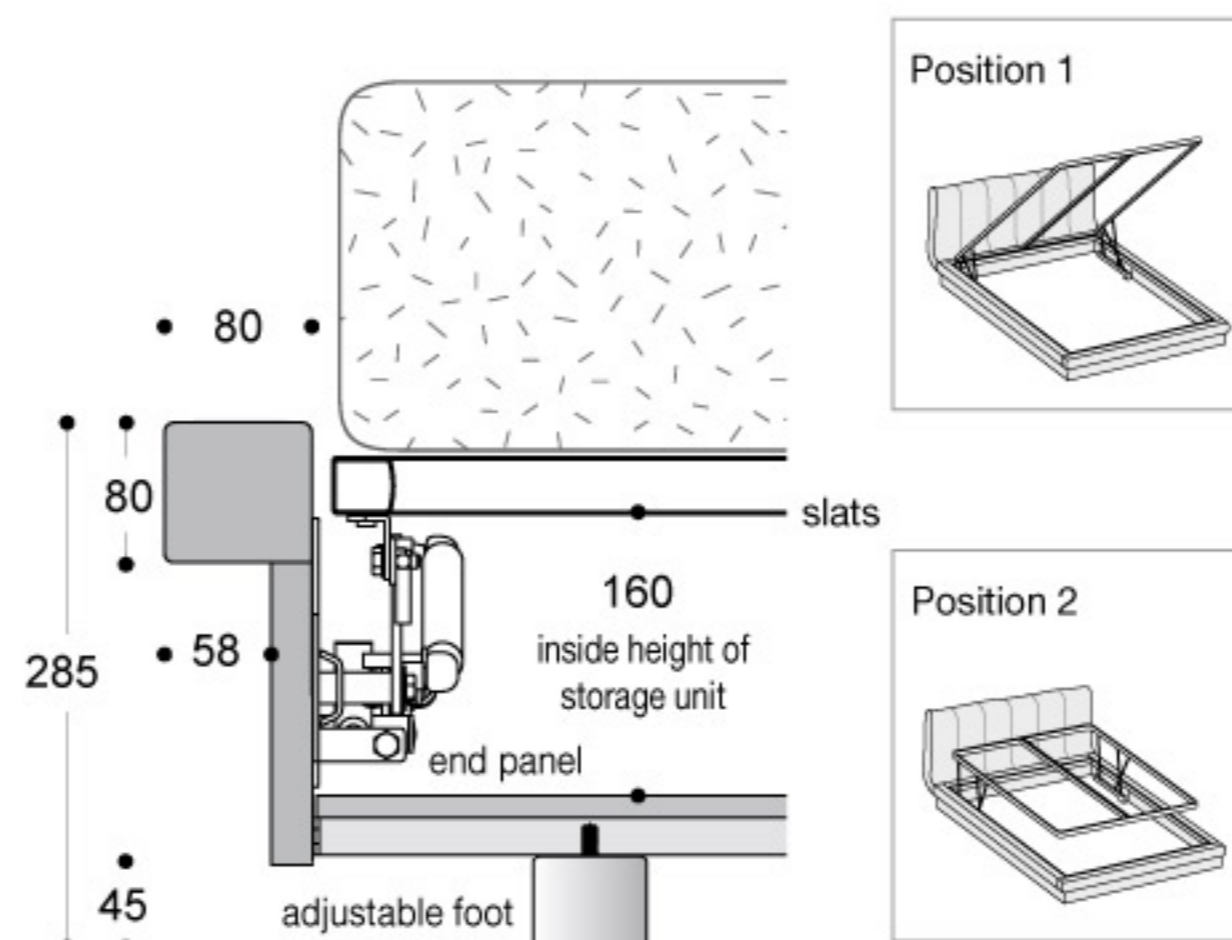

SIRIO WITH STORAGE UNIT