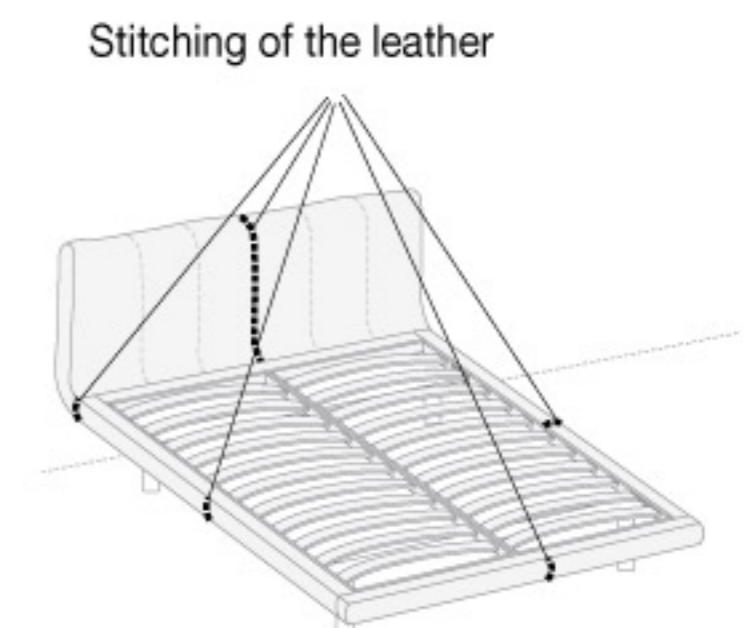

Sirio

Sirio bed

Sirio bed with storage unit

pack with dual-needle flat stitching for leather

FEATURES

Shaped headboard padded with polyurethane foam finished with a fixed cover in artificial leather or leather with vertical dual-needle flat stitching. Bed ring padded with polyurethane foam finished with a removable artificial leather or leather cover with internal support feet with matt lacquer finish.

Also available with the storage unit recessed with respect to the bed perimeter (support feet in black ABS).

The price of the bed includes the base both in the standard version and in the version with storage unit (piston-assisted raising mechanism for bed base page 52).

BED RING CROSS-SECTION

SIRIO WITH STORAGE UNIT

Seams for bed in leather

FINITURE:

>> Letto SIRIO
Bed Sirio finishes

FINITURE TESTIERA E GIROLETTO

Headboard and bed frame finishes

ECOPELLI - CAT A
Imitation Leather