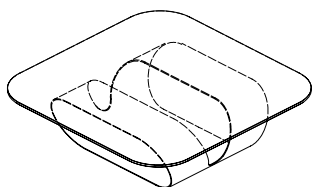

Ring

design Gianluigi Landoni

Tavolino con base in metallo laccato, varie finiture. Top in vetro trasparente extrachiaro o stratificato 8+8 in fumé o bronzo.

Lacquered metal coffee table, various finishes. Top in extraclear or laminated 8+8 mm glass, smoked or bronzed.

SOVET

ITALIA

FORME E DIMENSIONI / SHAPES AND DIMENSIONS

115x115x35h
115x115x35h

80x78x33h

FINITURE STRUTTURA / STRUCTURE FINISHES

Metallo laccato/Lacquered metal

GB GN GT GC