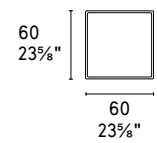

# Trix NEW

Design: E-ggs

CS/5114-R

CS/5114-Q

CS/5114-RD

GMR

GMB

GMG

**NOTA/NOTE**

Specchio da fissare a muro in orizzontale o in verticale.  
Mirror to be fitted horizontally or vertically to the wall.

**Trix CS/5114-RD**  
 GMG  
**Trix CS/5114-Q**  
 GMB  
**Trix CS/5114-R**  
 GMR  
 Specchi / Mirrors  
**Ionico 7189**  
 Vaso / Vase  
**Osvaldo 7199**  
 Orologio / Clock  
**Apollo 7195**  
 Vassoio / Tray