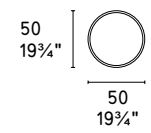

# Trix NEW

Design: E-ggs

CS/5114-R

CS/5114-Q

CS/5114-RD

GMR

GMB

GMG

**NOTA/NOTE**

Specchio da fissare a muro in orizzontale o in verticale.  
Mirror to be fitted horizontally or vertically to the wall.

**Trix CS/5114-RD**  
 GMG  
**Trix CS/5114-Q**  
 GMB  
**Trix CS/5114-R**  
 GMR  
 Specchi / Mirrors  
**Ionico 7189**  
 Vaso / Vase  
**Osvaldo 7199**  
 Orologio / Clock  
**Apollo 7195**  
 Vassoio / Tray