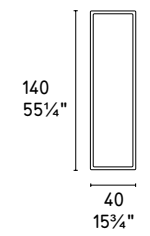

# Trix NEW

Design: E-ggs

CS/5114-R

CS/5114-Q

CS/5114-RD

GMR

GMB

GMG

**NOTA/NOTE**

Specchio da fissare a muro in orizzontale o in verticale.  
Mirror to be fitted horizontally or vertically to the wall.

**Trix CS/5114-RD**  
 GMG  
**Trix CS/5114-Q**  
 GMB  
**Trix CS/5114-R**  
 GMR  
 Specchi / Mirrors  
**Ionico 7189**  
 Vaso / Vase  
**Osvaldo 7199**  
 Orologio / Clock  
**Apollo 7195**  
 Vassoio / Tray